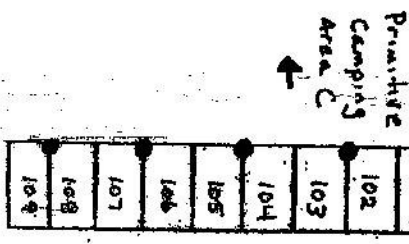

Gate 4P

Indianapolis Raceway Park

Raceview Family Campground

CR 1000 E.

Main Entrance

Raceview Family Campground Electric Site Map

- H- Handicapped Electric site
- SS- RV Sanitary Station
- W- Water Fill-up Station
- Electric Hook-up Pedestal
- S&R- Shower & Restroom Facilities
- V- Vault Toilet
- P- Pedestrian Walkway
- GH- Gatehouse
- SH- Shelter house

Primitive Camping Area A

Row 10 Small units

83	82	81	80	79	78	77	76
91	90	89	88	87	86	85	84

Row 11 Small units

70	69	68	67	66	65	64	63	62	61	60
71	72	73	74	75						

CR 300 N.